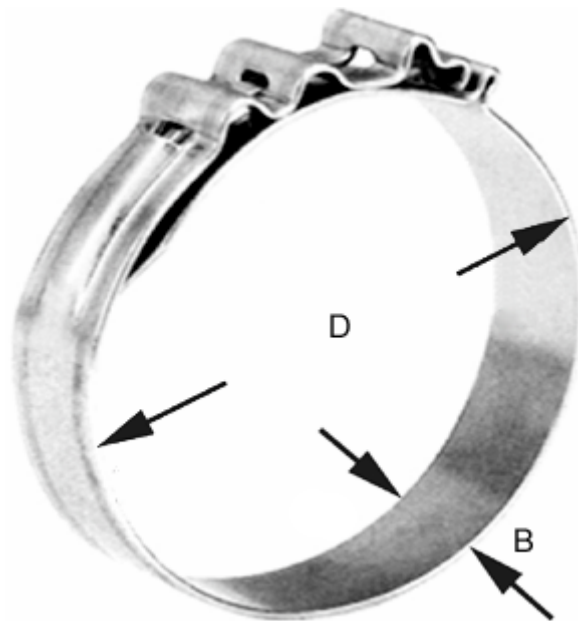

Article number: 021087006021

Description: COBRA one piece-connector 21/8 W4

Measures

Diameter D = 21.0

Width B = 8